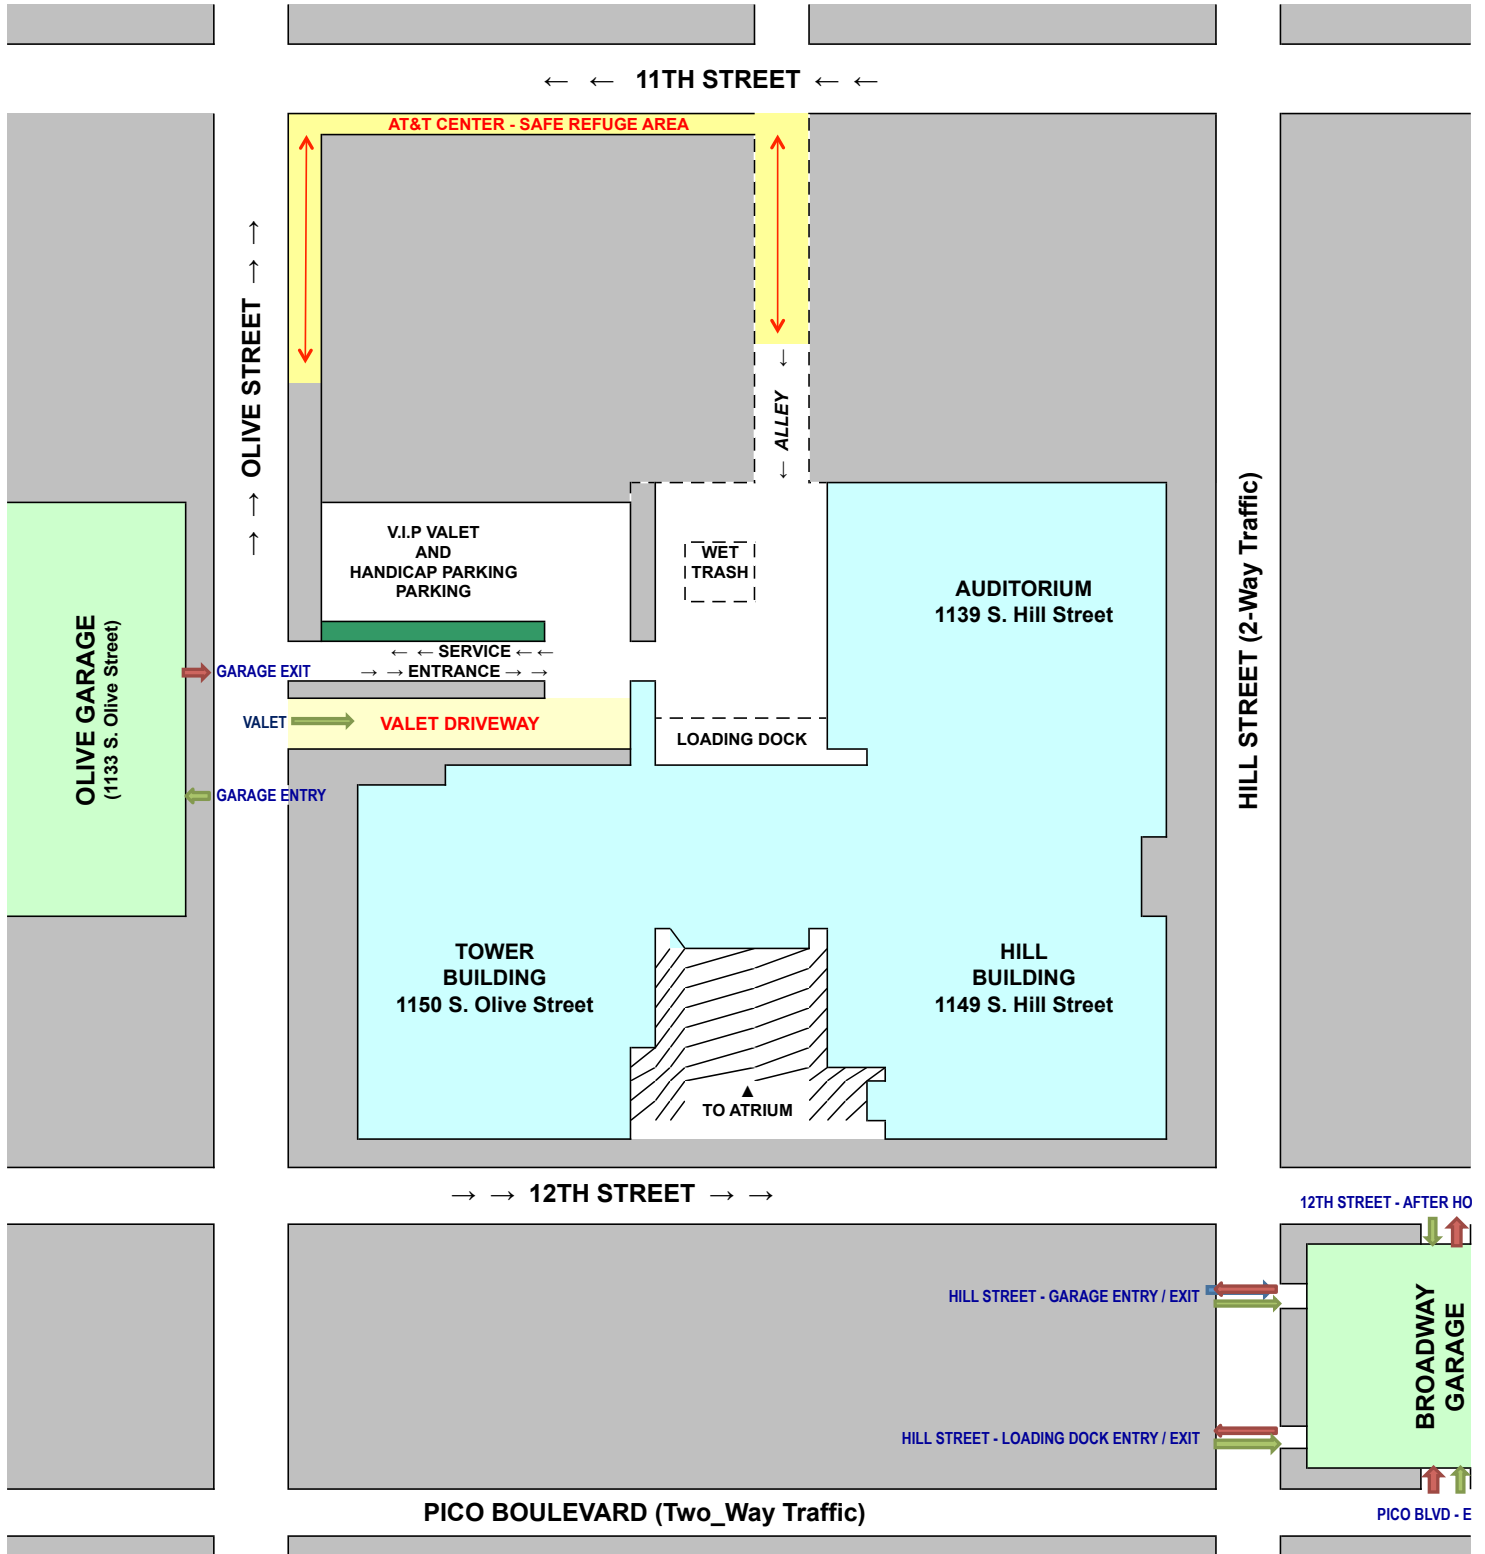

SAFE REFUSE SITE PLAN

SOUTH PARK CENTER - 1150 S. Olive St. & 1149 S. Hill St., Los Angeles, CA 90015

BROADWAY (2-Way Traffic)

URS ENTRY / EXIT

ENTRY / EXIT

BROADWAY - ENTRY ONLY